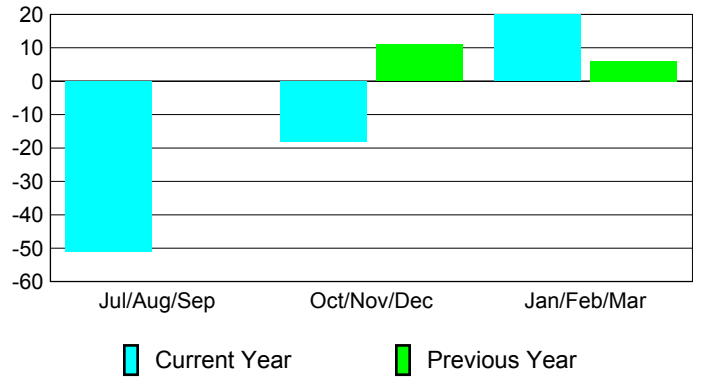

Membership Results 2008-2009

Membership 2007-2008

Month	Net Memb	Actual New	Actual Dropped	Gain/Loss of	Gain/Loss of
	Goal	Memb	Memb	Memb	Memb
Jul/Aug/Sep	15	14	-65	-51	0
Oct/Nov/Dec	0	44	-62	-18	11
Jan/Feb/Mar	0	53	-33	20	6
Totals	15	111	-160	-49	17

Membership Results 2008-2009

Goal, New, Dropped, Gain/Loss

Comparison of Membership Gain/Loss

Current Year Compared to the Previous Year

Gender Comparison 2008-2009