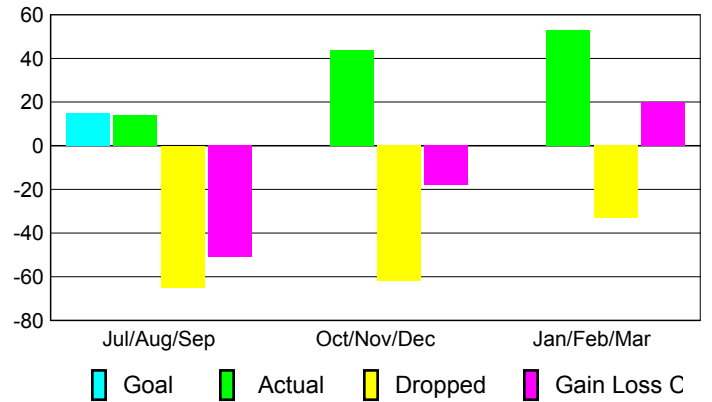

Membership Results 2008-2009

Goal, New, Dropped, Gain/Loss