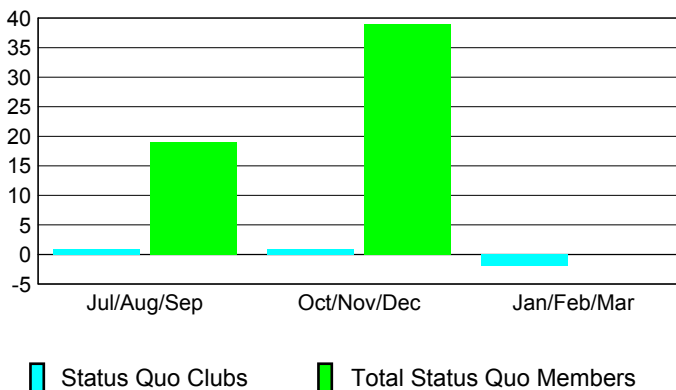

Club Results 2008-2009

Goal, New, Dropped, Gain/Loss

Comparison of Club Gain/Loss

Current Year Compared to the Previous Year

YTD Status Quo Clubs 2008-2009

Status Quo Clubs Compared to Status Quo Members

MEMBERSHIP

Membership Results 2008-2009

Membership 2007-2008

Month	Net Memb	Actual New	Actual Dropped	Gain/Loss of	Gain/Loss of
	Goal	Memb	Memb	Memb	Memb
Jul/Aug/Sep	15	14	-65	-51	0
Oct/Nov/Dec	0	44	-62	-18	11
Jan/Feb/Mar	0	53	-33	20	6
Totals	15	111	-160	-49	17