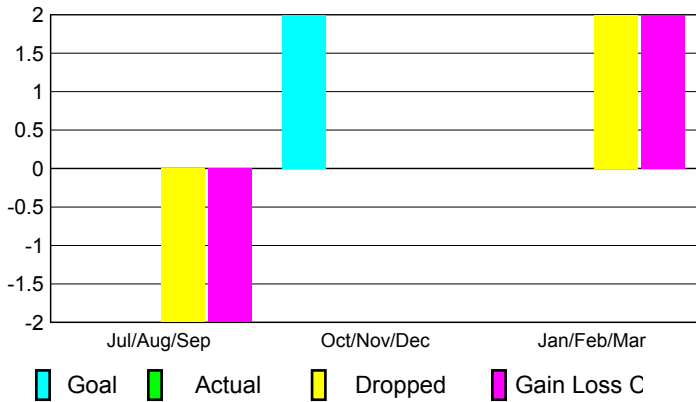

2008-2009 GMT Quarterly Report for District (or Undistricted) **District 60 B**

GMT: Doctor CARLOS E JUSTINIAN

Location: JAMAICA

GMT CA: 3

CLUBS

Club Results 2008-2009

Clubs 2007-2008

Month	New Club	Actual New	Actual Dropped	Gain/Loss of	Gain/Loss of
	Goal	Clubs	Clubs	Clubs	Clubs
Jul/Aug/Sep	0	0	-2	-2	0
Oct/Nov/Dec	2	0	0	0	0
Jan/Feb/Mar	0	0	2	2	0
Totals	2	0	0	0	0

Club Results 2008-2009

Goal, New, Dropped, Gain/Loss

Comparison of Club Gain/Loss

Current Year Compared to the Previous Year

YTD Status Quo Clubs 2008-2009

Status Quo Clubs Compared to Status Quo Members

MEMBERSHIP